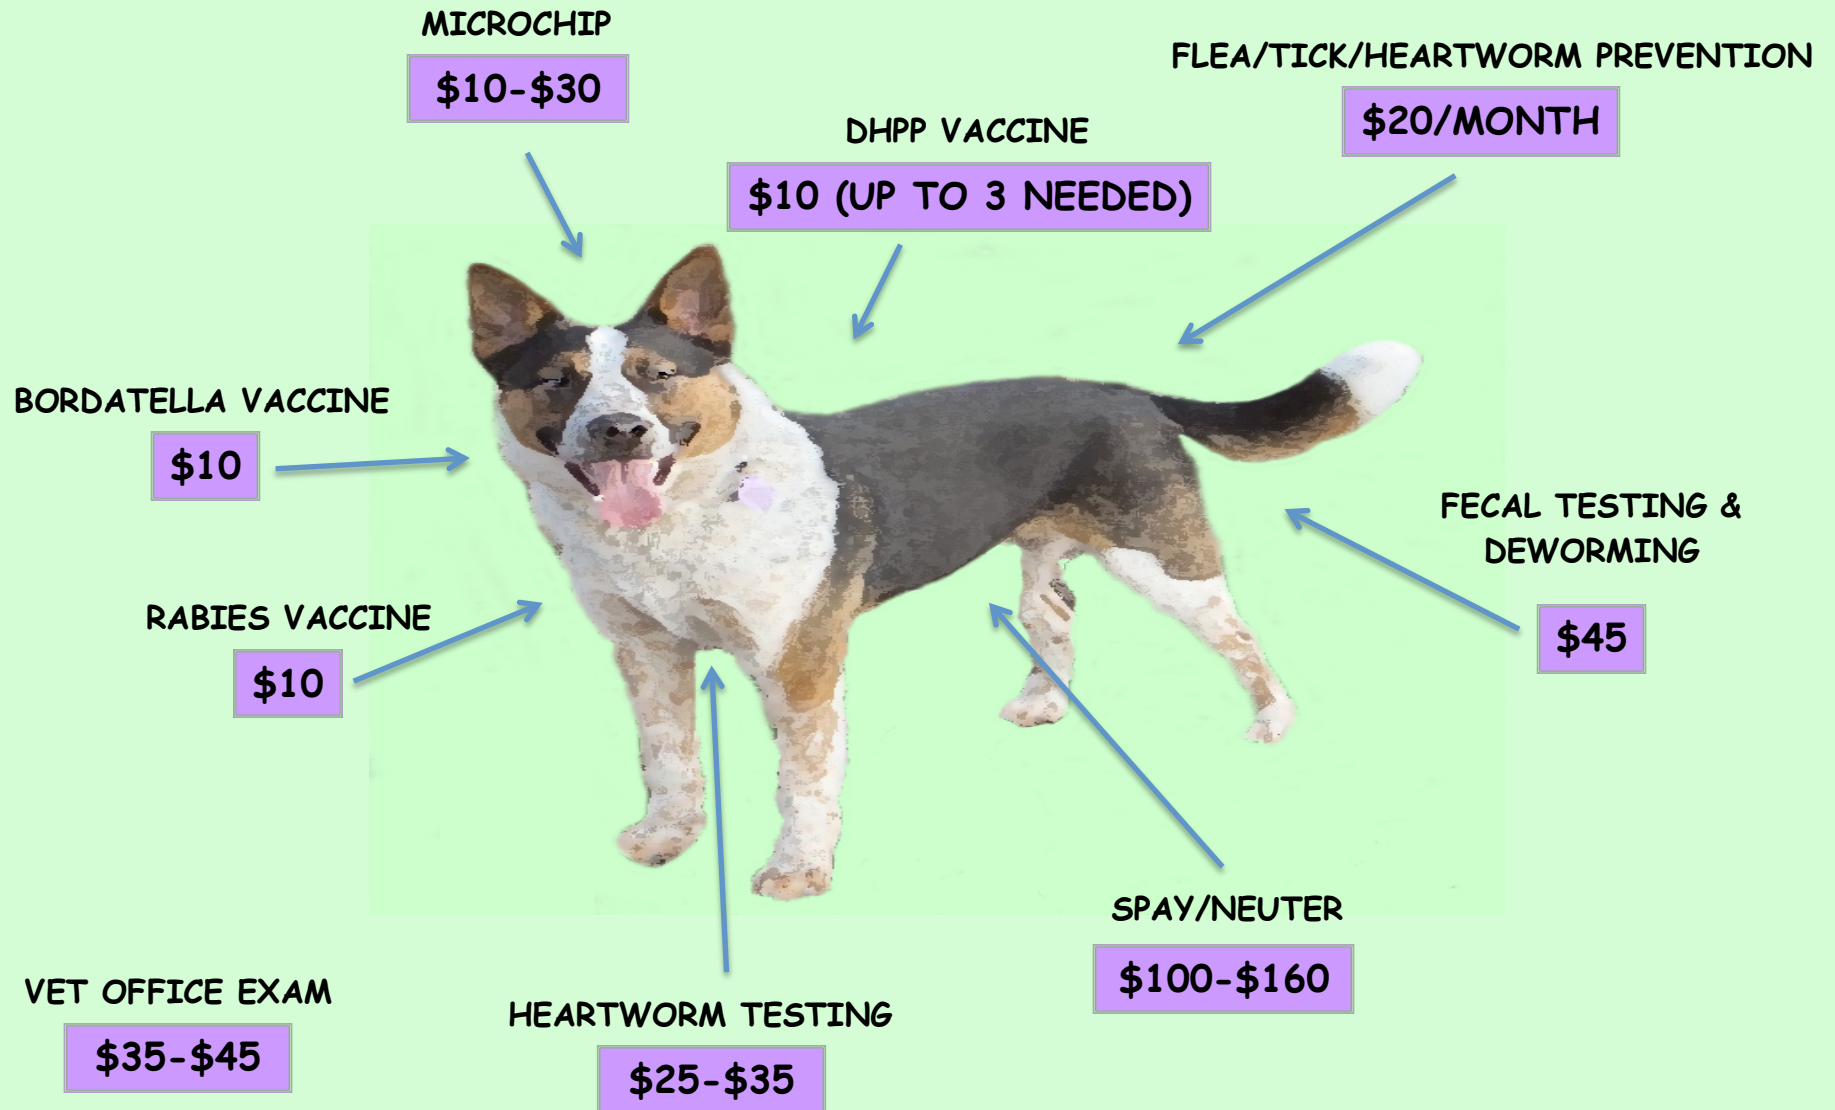

# WHERE DONATION & ADOPTION FEES GO

MINIMUM VET TOTAL \$235 AT DISCOUNTED RESCUE RATES